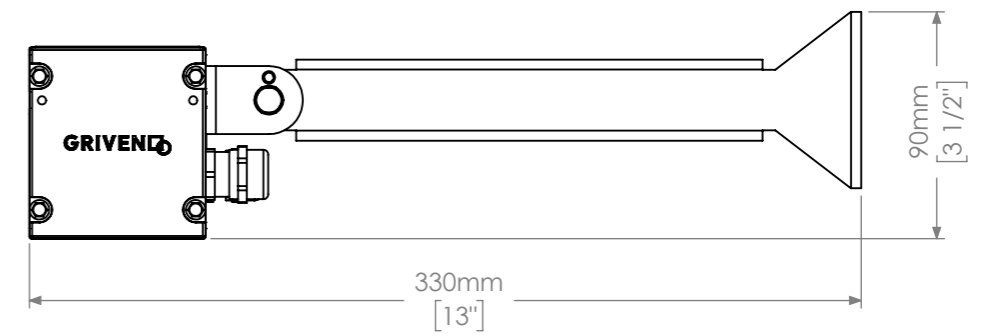

PARADE L-1

PARADE L-2

PARADE L-3

PARADE L-4

Description : PARADE L				GRIVEN
Code :	Scale : 1:5	SHEET 1 OF 2		
Revision :	DIMENSIONS ARE IN MILLIMETERS [BRACKETED DIMENSIONS ARE IN INCHES]			http://www.griven.com

With Visor
 Parade L-1 - AL5096
 Parade L-2 - AL5097
 Parade L-3 - AL5098
 Parade L-4 - AL5099

With Snoot
 Parade L-1 - AL5103
 Parade L-2 - AL5104
 Parade L-3 - AL5105
 Parade L-4 - AL5106

With Bracket 80mm - AL5055

With Bracket 160mm - AL5056

With Bracket 260mm - AL5057

Description : PARADE L-1 / L-2 / L-3 / L-4				
Code :	Scale : 1:3	SHEET 2 OF 2		
Revision : 01	DIMENSIONS ARE IN MILLIMETERS [BRACKETED DIMENSIONS ARE IN INCHES]			