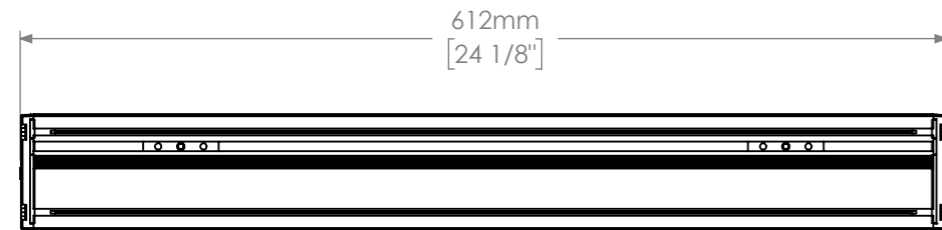

PARADE L-1

PARADE L-2

PARADE L-3

PARADE L-4

Description : PARADE L				GRIVEN
Code :	Scale : 1:5	SHEET 1 OF 2		
Revision :	DIMENSIONS ARE IN MILLIMETERS [BRACKETED DIMENSIONS ARE IN INCHES]			http://www.griven.com

With Visor
 Parade L-1 - AL5096
 Parade L-2 - AL5097
 Parade L-3 - AL5098
 Parade L-4 - AL5099

With Snoot
 Parade L-1 - AL5103
 Parade L-2 - AL5104
 Parade L-3 - AL5105
 Parade L-4 - AL5106

With Bracket 80mm - AL5055

With Bracket 160mm - AL5056

With Bracket 260mm - AL5057

Description : PARADE L-1 / L-2 / L-3 / L-4				
Code :	Scale : 1:3	SHEET 2 OF 2		
Revision : 01	DIMENSIONS ARE IN MILLIMETERS [BRACKETED DIMENSIONS ARE IN INCHES]			