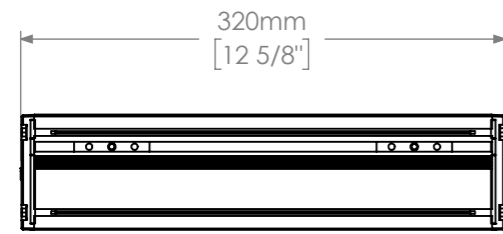

PARADE L-1

PARADE L-2

PARADE L-3

PARADE L-4

Description : PARADE L				GRIVEN
Code :	Scale : 1:5	SHEET 1 OF 2		
Revision :	DIMENSIONS ARE IN MILLIMETERS [BRACKETED DIMENSIONS ARE IN INCHES]			http://www.griven.com

With Visor
 Parade L-1 - AL5096
 Parade L-2 - AL5097
 Parade L-3 - AL5098
 Parade L-4 - AL5099

With Snoot
 Parade L-1 - AL5103
 Parade L-2 - AL5104
 Parade L-3 - AL5105
 Parade L-4 - AL5106

With Bracket 80mm - AL5055

With Bracket 160mm - AL5056

With Bracket 260mm - AL5057

Description : PARADE L-1 / L-2 / L-3 / L-4				
Code :	Scale : 1:3	SHEET 2 OF 2		
Revision : 01	DIMENSIONS ARE IN MILLIMETERS [BRACKETED DIMENSIONS ARE IN INCHES]			