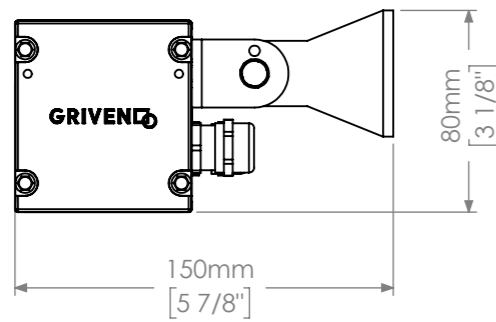

PARADE L-1

PARADE L-2

PARADE L-3

PARADE L-4

Description : PARADE L				GRIVEN
Code :	Scale : 1:5	SHEET 1 OF 2		
Revision :	DIMENSIONS ARE IN MILLIMETERS [BRACKETED DIMENSIONS ARE IN INCHES]			http://www.griven.com

With Visor
 Parade L-1 - AL5096
 Parade L-2 - AL5097
 Parade L-3 - AL5098
 Parade L-4 - AL5099

With Snoot
 Parade L-1 - AL5103
 Parade L-2 - AL5104
 Parade L-3 - AL5105
 Parade L-4 - AL5106

With Bracket 80mm - AL5055

With Bracket 160mm - AL5056

With Bracket 260mm - AL5057

Description : PARADE L-1 / L-2 / L-3 / L-4				
Code :	Scale : 1:3	SHEET 2 OF 2		
Revision : 01	DIMENSIONS ARE IN MILLIMETERS [BRACKETED DIMENSIONS ARE IN INCHES]			