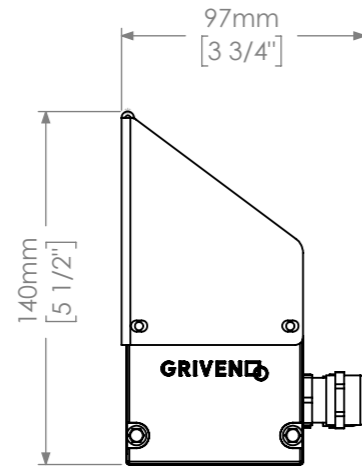

PARADE L-1

PARADE L-2

PARADE L-3

PARADE L-4

Description : PARADE L				GRIVEN
Code :	Scale : 1:5	SHEET 1 OF 2		
Revision :	DIMENSIONS ARE IN MILLIMETERS [BRACKETED DIMENSIONS ARE IN INCHES]			http://www.griven.com

With Bracket 160mm - AL5056

With Bracket 260mm - AL5057

Description : PARADE L-1 / L-2 / L-3 / L-4				
Code :	Scale : 1:3	SHEET 2 OF 2		
Revision : 01	DIMENSIONS ARE IN MILLIMETERS [BRACKETED DIMENSIONS ARE IN INCHES]			