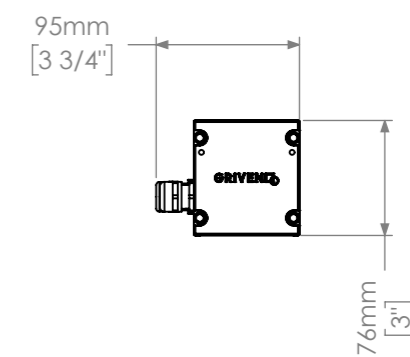

PARADE L-1

PARADE L-2

PARADE L-3

PARADE L-4

Description : PARADE L				GRIVEN
Code :	Scale : 1:5	SHEET 1 OF 2		
Revision :	DIMENSIONS ARE IN MILLIMETERS [BRACKETED DIMENSIONS ARE IN INCHES]			http://www.griven.com

With Visor
 Parade L-1 - AL5096
 Parade L-2 - AL5097
 Parade L-3 - AL5098
 Parade L-4 - AL5099

With Snoot
 Parade L-1 - AL5103
 Parade L-2 - AL5104
 Parade L-3 - AL5105
 Parade L-4 - AL5106

With Bracket 80mm - AL5055

With Bracket 160mm - AL5056

With Bracket 260mm - AL5057

Description : PARADE L-1 / L-2 / L-3 / L-4				
Code :	Scale : 1:3	SHEET 2 OF 2		
Revision : 01	DIMENSIONS ARE IN MILLIMETERS [BRACKETED DIMENSIONS ARE IN INCHES]			