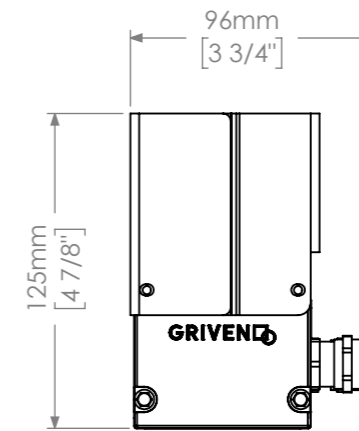

PARADE L-1

PARADE L-2

PARADE L-3

PARADE L-4

Description : PARADE L				GRIVEN
Code :	Scale : 1:5	SHEET 1 OF 2		
Revision :	DIMENSIONS ARE IN MILLIMETERS [BRACKETED DIMENSIONS ARE IN INCHES]			http://www.griven.com

With Visor
 Parade L-1 - AL5096
 Parade L-2 - AL5097
 Parade L-3 - AL5098
 Parade L-4 - AL5099

With Snoot
 Parade L-1 - AL5103
 Parade L-2 - AL5104
 Parade L-3 - AL5105
 Parade L-4 - AL5106

With Bracket 80mm - AL5055

With Bracket 160mm - AL5056

With Bracket 260mm - AL5057

Description : PARADE L-1 / L-2 / L-3 / L-4				
Code :	Scale : 1:3	SHEET 2 OF 2		
Revision : 01	DIMENSIONS ARE IN MILLIMETERS [BRACKETED DIMENSIONS ARE IN INCHES]			