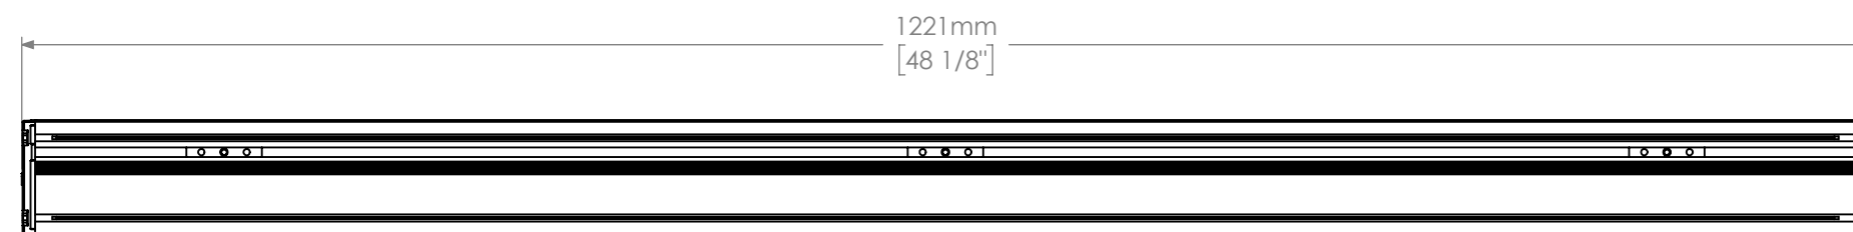

PARADE L-1

PARADE L-2

PARADE L-3

PARADE L-4

Description : PARADE L				GRIVEN
Code :	Scale : 1:5	SHEET 1 OF 2		
Revision :	DIMENSIONS ARE IN MILLIMETERS [BRACKETED DIMENSIONS ARE IN INCHES]			http://www.griven.com

With Visor
 Parade L-1 - AL5096
 Parade L-2 - AL5097
 Parade L-3 - AL5098
 Parade L-4 - AL5099

With Snoot
 Parade L-1 - AL5103
 Parade L-2 - AL5104
 Parade L-3 - AL5105
 Parade L-4 - AL5106

With Bracket 80mm - AL5055

With Bracket 160mm - AL5056

With Bracket 260mm - AL5057

Description : PARADE L-1 / L-2 / L-3 / L-4				
Code :	Scale : 1:3	SHEET 2 OF 2		
Revision : 01	DIMENSIONS ARE IN MILLIMETERS [BRACKETED DIMENSIONS ARE IN INCHES]			