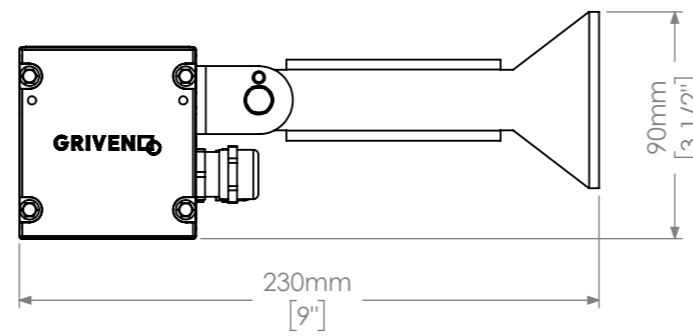

PARADE L-1

PARADE L-2

PARADE L-3

PARADE L-4

Description : PARADE L				GRIVEN
Code :	Scale : 1:5	SHEET 1 OF 2		
Revision :	DIMENSIONS ARE IN MILLIMETERS [BRACKETED DIMENSIONS ARE IN INCHES]			http://www.griven.com

With Visor
 Parade L-1 - AL5096
 Parade L-2 - AL5097
 Parade L-3 - AL5098
 Parade L-4 - AL5099

With Snoot
 Parade L-1 - AL5103
 Parade L-2 - AL5104
 Parade L-3 - AL5105
 Parade L-4 - AL5106

With Bracket 80mm - AL5055

With Bracket 160mm - AL5056

With Bracket 260mm - AL5057

Description : PARADE L-1 / L-2 / L-3 / L-4				
Code :	Scale : 1:3	SHEET 2 OF 2		
Revision : 01	DIMENSIONS ARE IN MILLIMETERS [BRACKETED DIMENSIONS ARE IN INCHES]			